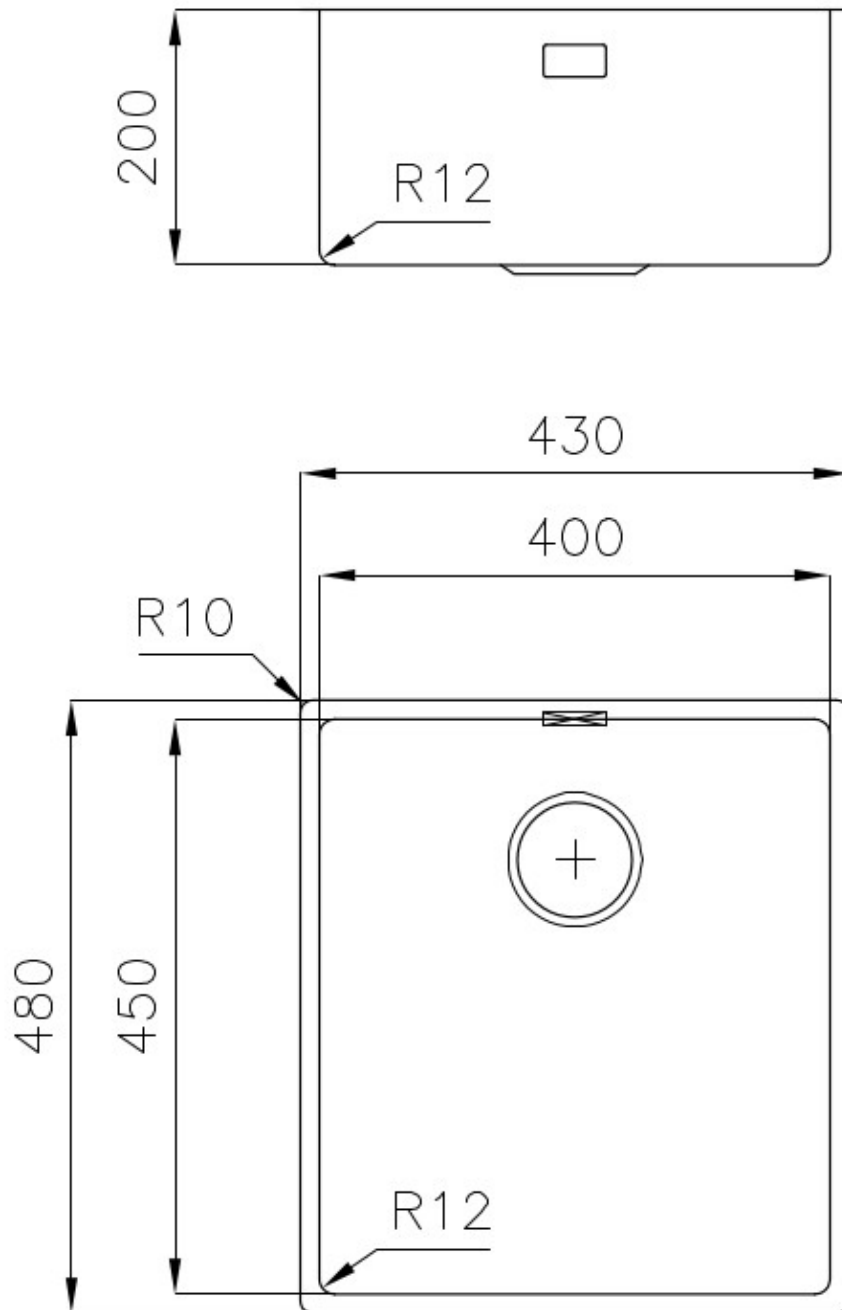

### DETAILS

Edge/Installation Type	Undermount
Material	AISI 304 stainless steel
Texture	Foster brushed
Base	45 cm
Dimensions	480x430 mm
Standard fittings	Fixing hooks, gasket, drain, overflow and siphon, boxed packing
Mixer holes	No standard holes
Built-in hole	View technical data sheet
Drainer	No

Width 43 cm

---

Bowl dimension 450x400mm

---

Number of bowls 1 bowl

---

Waste fitting 3,5" drain

---

## FEATURES

**Basket 3,5" waste fitting** The drain is equipped with a large 3.5" drain, with the practical basket cap that prevents the discharge of solid parts.

---

**Deep bowls** This bowls reach an important depth, over 20 cm, thanks to the advanced production technology, that can be offer great capiciency and praticicity in all the washing operations.

## TECHNICAL DATA

Cut out size – Dimensioni per foratura top